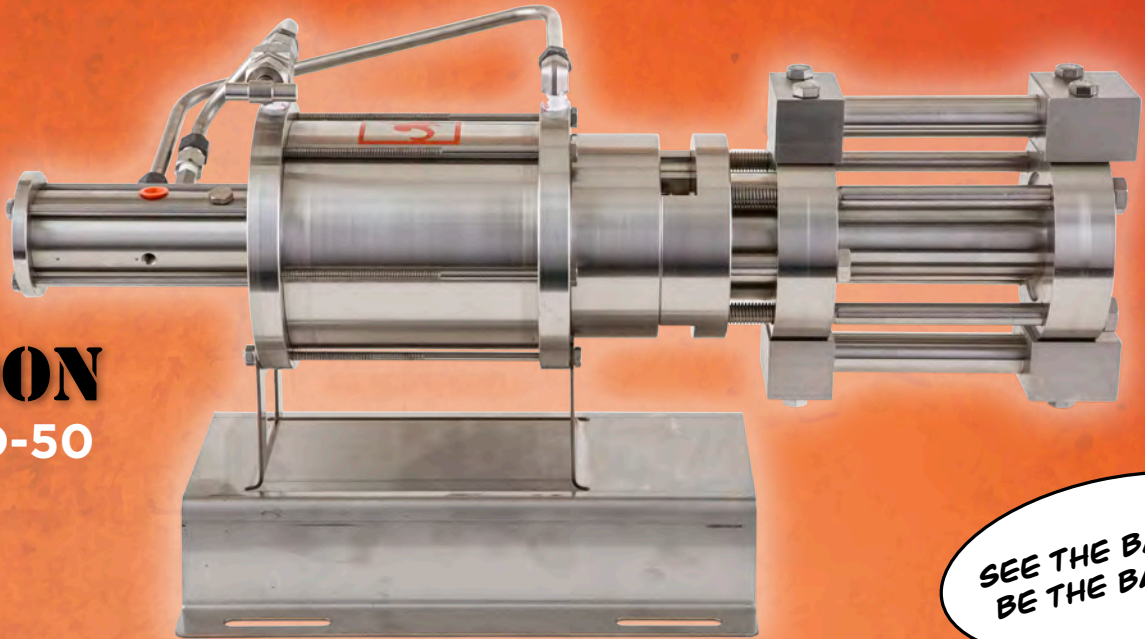

# BABOON

**Model D-50**

[www.monkeypumps.com](http://www.monkeypumps.com)

## Features

- **One** motor; **Three** piston sizes
- **316SS** Standard Construction
- **Ceramic Coated** Fluid End
- **Pneumatic; Gas Powered**
- **No Lubrication** necessary
- No **Springs** or **Diaphragms**
- **Zero Emission** model available  
(Green Banana option)

## BABOON Model D-50

Piston Diameter		1.0"	1.5"	2.0"
Injection Rate GPD	Low	135	335	610
	High	700	1,800	3,500
Max Discharge Pressure		3,600	1,500	900

**MONKEY PUMPS™**  
LESS WORK & MORE MONKEY

## Stats

- Strokes / Minute 4-20
- Supply Range 1.4-10.0 BAR
- Stroke Length 10 cm
- Weight 18 kg
- Dimensions 63.5 X 25.4 X 30.5 cm