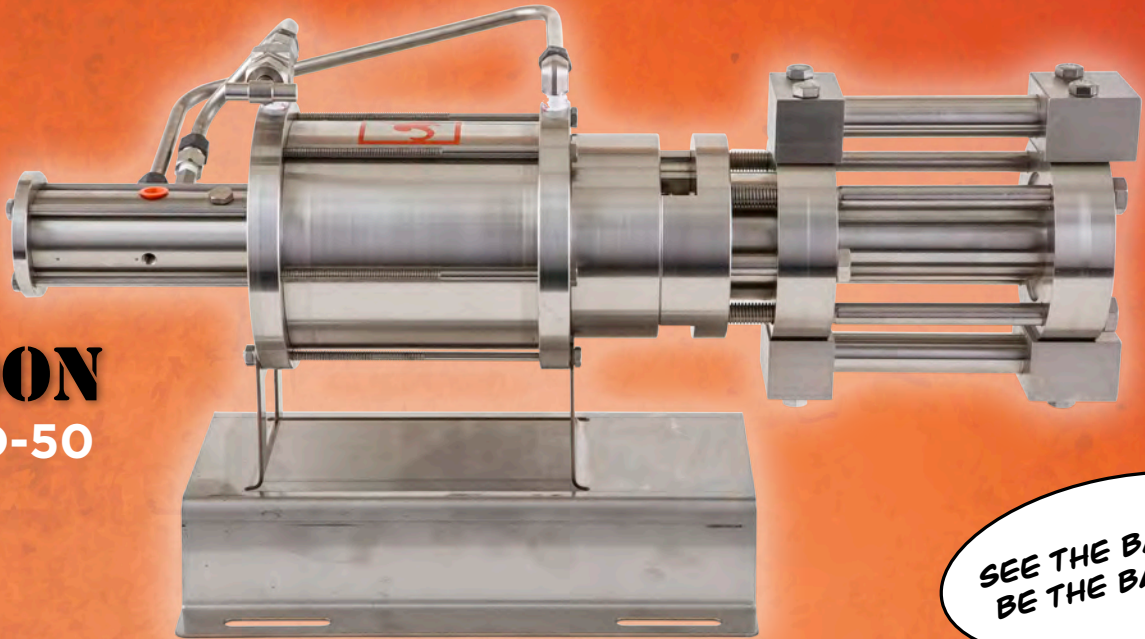

## BABOON Model D-50

Piston Diameter		1.0"	1.5"	2.0"
Injection Rate GPD	Low	135	335	610
	High	700	1,800	3,500
Max Discharge Pressure		3,600	1,500	900

**MONKEY PUMPS™**  
LESS WORK & MORE MONKEY

## Stats

- Strokes / Minute 4-20
- Supply Range 1.4-10.0 BAR
- Stroke Length 10 cm
- Weight 18 kg
- Dimensions 63.5 X 25.4 X 30.5 cm